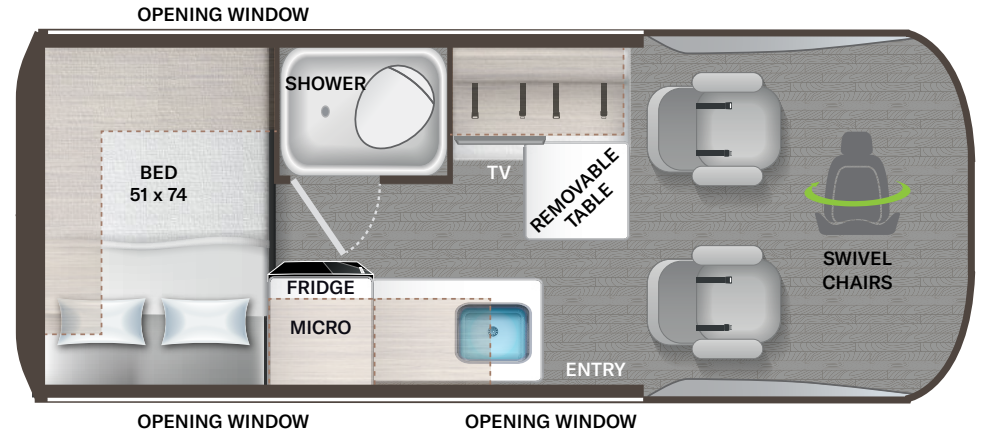

19L

19P

SANCTUARY®

LIMITED **WARRANTY**