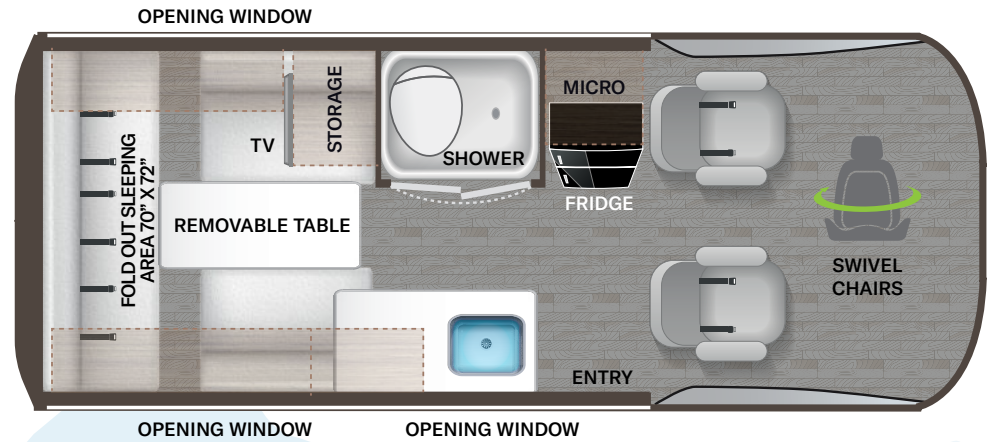

19L

19P

SANCTUARY®

LIMITED **WARRANTY**